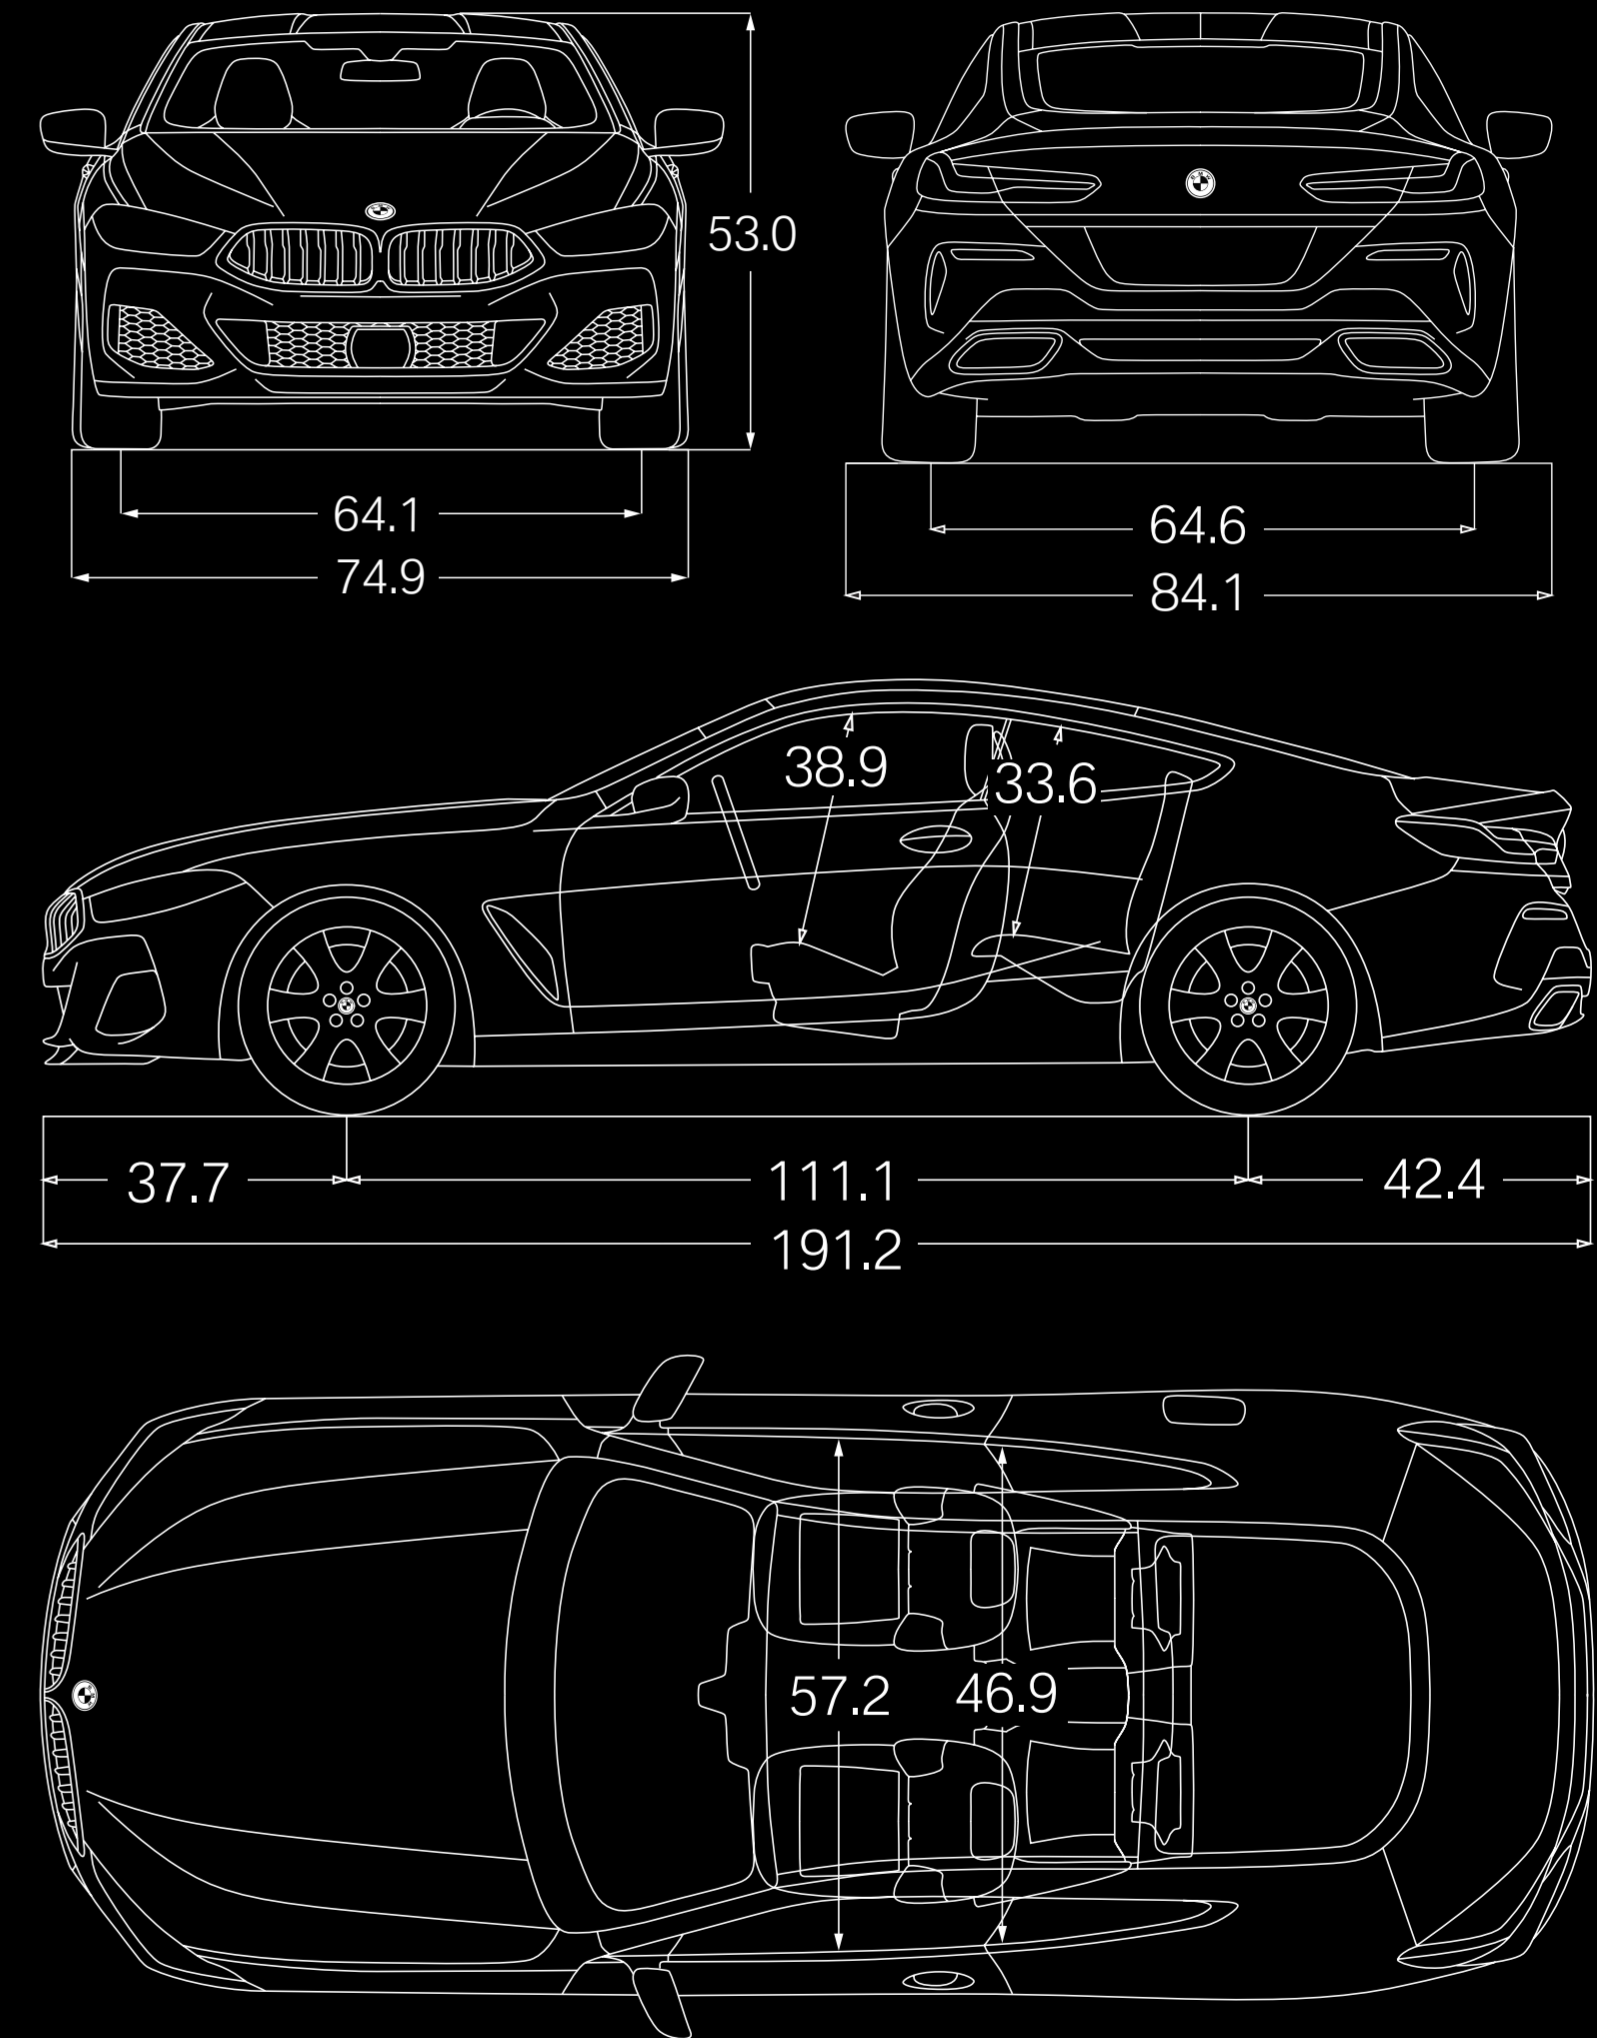

Dimensions

All dimensions shown in inches.

¹BMW AG preliminary test results. Actual acceleration results may vary, depending on specification of vehicle; road and environmental conditions; testing procedures and driving style. These results should be used for comparison only and verification should not be attempted on public roads. BMW urges you to obey all posted speed laws and always wear safety belts.

²EPA-estimated figures are for comparison purposes only. Fuel economy figures not available at time of printing. Please go to bmwusa.com for the most up-to-date fuel consumption information. Your actual mileage will vary, depending on speed, driving habits, trip length and driving conditions; actual mileage may be lower.

Figures are subject to change. Please visit your BMW Center for the most up-to-date information. Get the latest information on standard and optional features, packages and technical specifications. Visit bmwusa.com and select the BMW model of your choice.